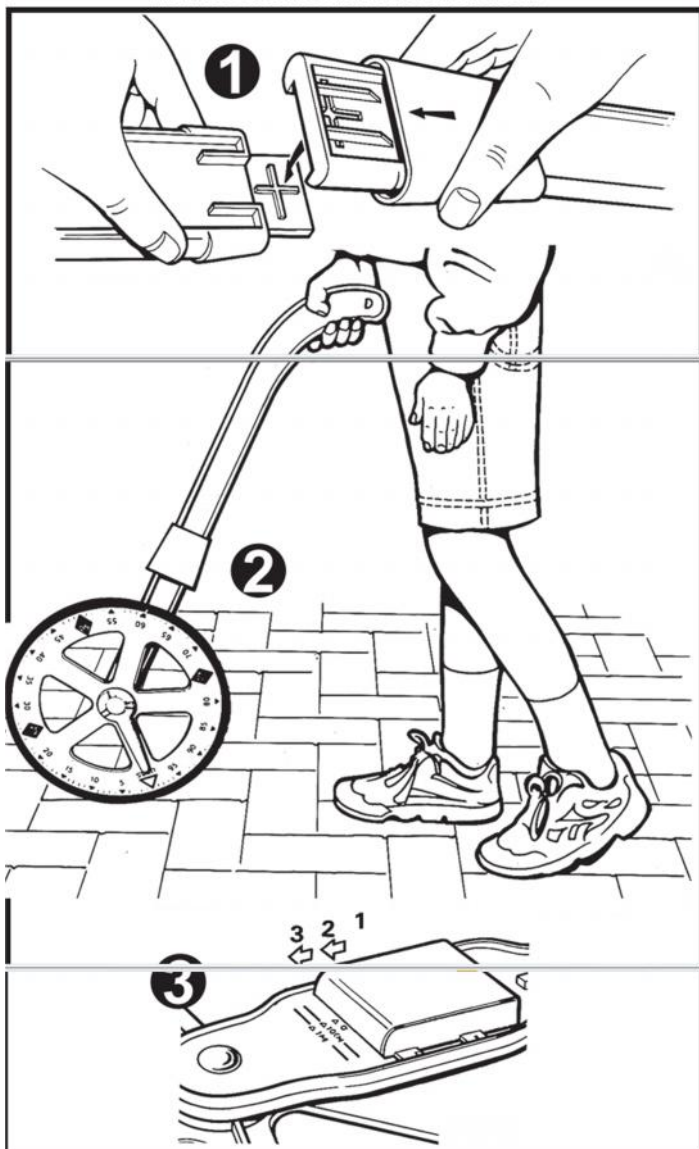

TRUNDLE WHEEL (V2)

PRODUCT GUIDE

IP 050059

THIS PRODUCT GUIDE MAY BE PHOTOCOPIED FOR CLASS USE ONLY

WARNING: NOT SUITABLE FOR CHILDREN UNDER 36 MONTHS BECAUSE SMALL PARTS MAY CAUSE A CHOKING HAZARD. TO BE USED ONLY UNDER ADULT SUPERVISION. Please retain the information from this pack for future reference. We reserve the right to alter designs and specifications (including colours and materials) when such changes are unavoidable. This product conforms to the safety requirements of EN71, ASTM, 16 CFR and The Canadian Hazardous Products (Toys) Regulations. **MADE IN CHINA**

Prvý bod: Zamknite hornú časť do dolnej časti, ako je znázornené.

Druhý bod: Uskutočnite meranie podľa bodu dva.

Tretí bod: Nastavte jednotku prístroja do jednej z 3 pozícií:

- 1. Kliker je v polohe „off“ vypnutý*
- 2. Kliker klikne každý meter*
- 3. Kliker klikne každý decimeter*